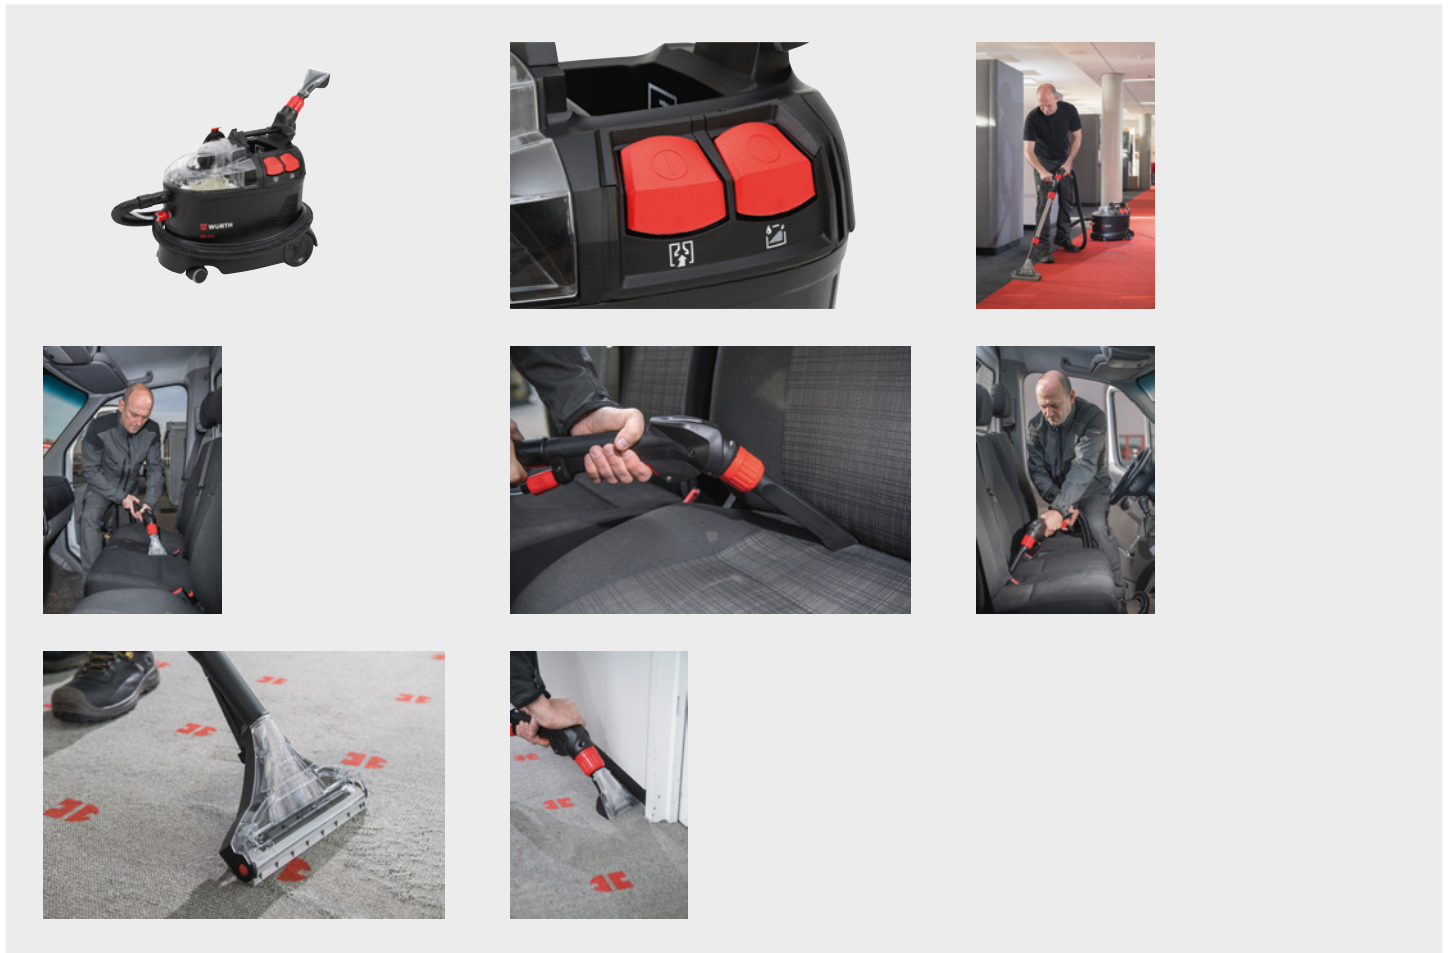

on larger surfaces.

Notice

The hand nozzle should be guided horizontal to the floor to achieve proper suction.

Contents for art. no. 0701 111 0

Designation	Art. no.	Quantity
Suction hose 2.4 m	0701 111 001	1
Joint nozzle	0701 111 003	1
Hand nozzle	0701 111 004	1
Handle	0701 111 007	1

Related products

	Art. no.
Suction hose 4 m	0701 111 002
Floor nozzle	0701 111 005
Hard surface adapter	0701 111 006
Workshop cleaner BMF 5 l	0893 118 2
Workshop cleaner BMF 20 l	0893 118 3
Workshop cleaner BMF 60 l	0893 118 4
Universal cleaner R1 5 l	0893 125 005
Universal cleaner R1 20 l	0893 125 020
Universal cleaner R1 60 l	0893 125 060